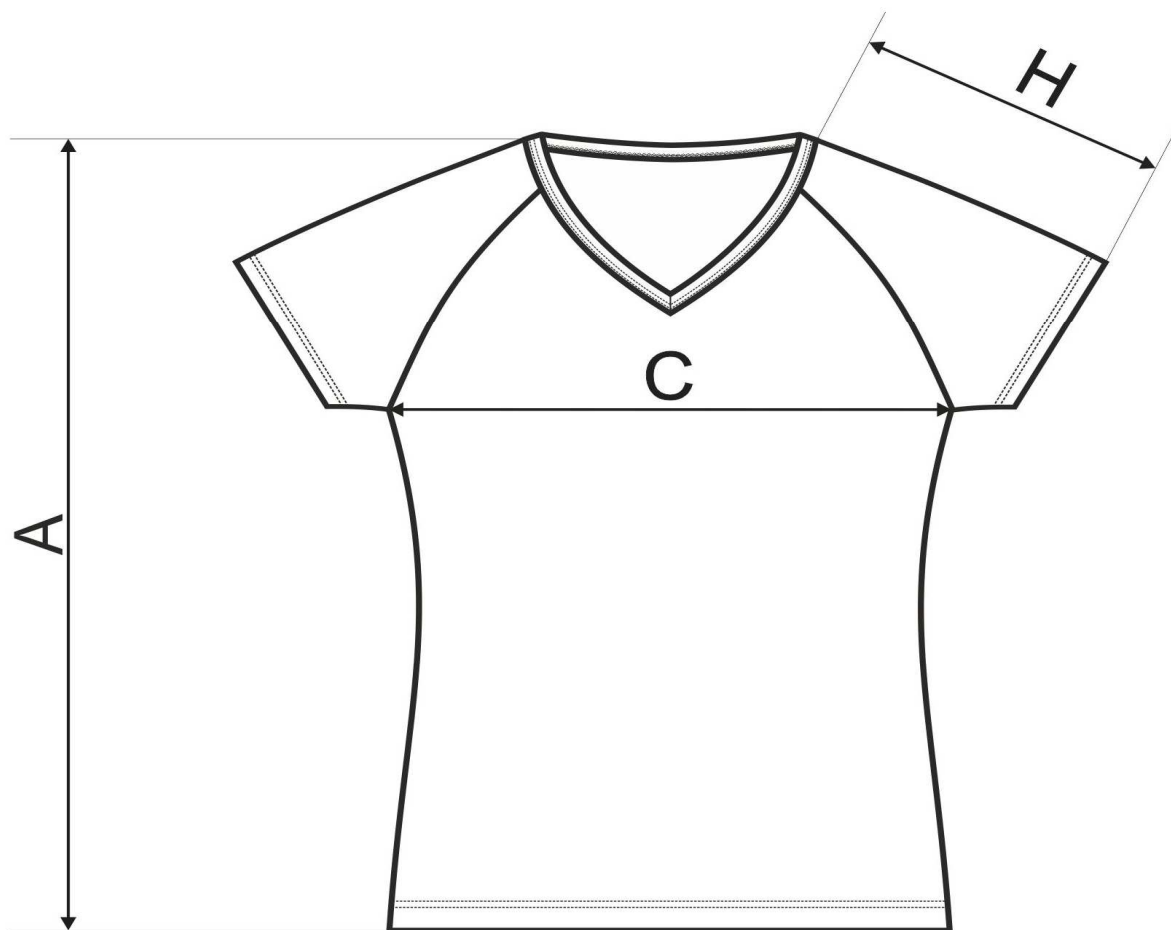

SIZE SPECIFICATION							ORIGINAL	
Commodity	Ladies T-shirt Dream							
Code	128							
size [cm]	XS	S	M	L	XL	2XL		
A	59	60	61	63	64	65		
C	39	41	45	49	54	60		
H	20	21	22	23	25	27		

All size specifications listed are in cm. Accepted tolerance of up to + / - 5%.

SIZE SPECIFICATION							NEW
Commodity	Ladies T-shirt Dream						
Code	128						
size [cm]	XS	S	M	L	XL	2XL	
A	61	62	63	65	66	67	
C	39	41	45	49	54	60	
H	20	21	22	23	25	27	

All size specifications listed are in cm. Accepted tolerance of up to + / - 5%.